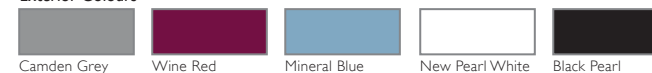

Security & Safety	Trophy	Grand Trophy
Front Airbag - Driver	●	●
Front Airbag - Passenger	●	●
Driver's Front & Passenger's Side Airbags	●	●
Side Airbag	●	●
Airbag Curtain	●	●
Seatbelts Reminder System (All Seats)	●	●
Three Point Safety Belt	●	●
Rearview Mirror	Automatic Anti-glare Interior Rearview Mirror	Digital Rearview Mirror
ADAS	●	●
Adaptive Cruise Control	●	●
ICA (Integrated Cruise Assist)	●	●
AEBS (Autonomous Emergency Braking System)	●	●
LDW & LKA System (Lane Departure Warning & Lane Keeping Assist System)	●	●
Lane Change Assist System	●	●
Driver Fatigue Monitor System	●	●
Emergency Call System	●	●
SAS (Speed Assist System)	●	●
IHC (Intelligent Headlight Control)	●	●
Emergency Lane Keeping Assist System	●	●
RAEB (Rear Autonomous Emergency Braking System)	●	●
RCVW (Rear Collection Warning System)	●	●
Adjustable Overspeed Alarm System	●	●
360° View Imaging	●	●
Front and Rear Radar	●	●
Tire Pressure Monitoring System (TPMS)	●	●
AUTO HOLD	Standard	
ESP	Standard	
Others		
Warning Triangle	●	●
12V Power Outlet	●	●
Detachable Front Tow Hook	●	●
Rear Trailer Hitch Interface	●	●

NOTE: Specifications, pictures and colours are subject to change and may differ from the actual vehicle.

Exterior Colours

Interior Colours

Black

Acknowledgement of Specifications	
Model Variant Purchased :	_____
VSA Number :	_____ VSA Date : _____
Purchaser's Name :	_____ Seller's Name : _____ (Sales Consultant)
Signature	Date Signature